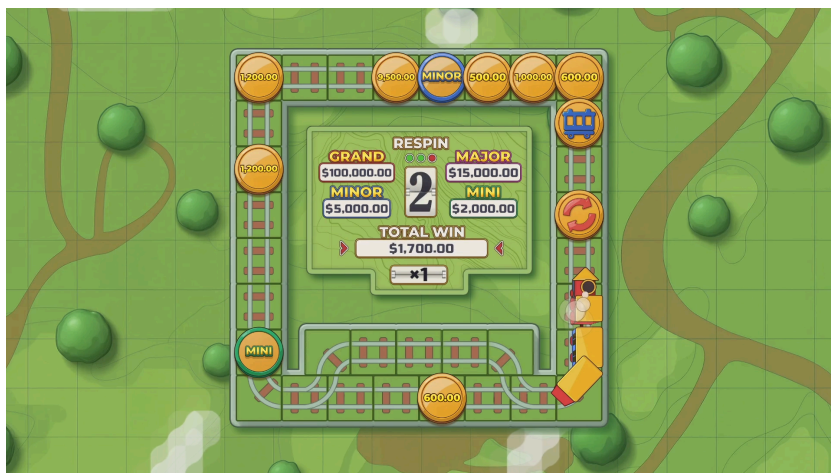

### BONUS Symbols

The **BONUS** symbols appear on any reel during both the main and bonus game

**BONUS** symbols have the following values: ×1, ×2, ×3, ×4, ×5, ×6, ×8, ×10, ×12, ×15, ×18

Jackpot symbols have the following fixed values: **Mini** — ×20, **Minor** — ×50, and **Major** — ×150, **Grand** — ×1000

6 or more **BONUS** symbols trigger the **bonus game**

## Special BONUS Symbols

**Carriage** symbol – increases the train multiplier by **+1x**, which is applied to all subsequent coin values collected by the train

**Magnet** symbol – collects values from all coin symbols and other **Magnet** symbols

**Re-spin** symbol – increases the maximum number of **Re-spins** from **3** to **4**